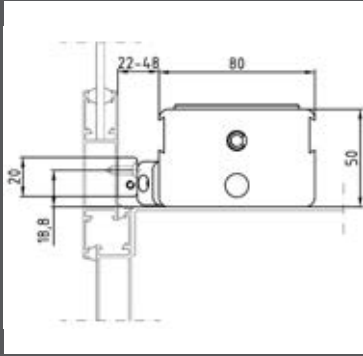

Installation examples

Top hinged windows

Side hinged windows

Roof windows

On windows with windowsill without brackets

Without windowsill with bracket part No. 40460N

On the frame with pivoting brackets part No. 40560T

On windows with windowsill with pivoting brackets part No. 40560T

Bottom hinged windows

Side hinged windows

On the frame with bracket or bottom hinged window part No. 40472W

On the vent with the pivoting bracket part No. 40560T