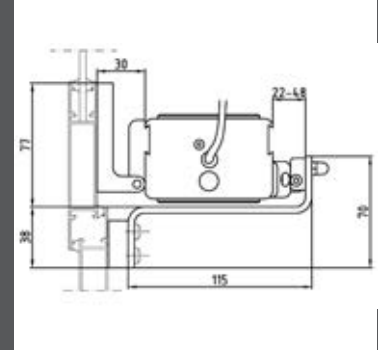

Installation examples

Top hinged windows

Side hinged windows

Roof windows

On windows with windowsill without brackets

Without windowsill with bracket part No. 40460N

On the frame with pivoting brackets part No. 40560T

On windows with windowsill with pivoting brackets part No. 40560T

Bottom hinged windows

Side hinged windows

On the frame with bracket or bottom hinged window part No. 40472W

On the vent with the pivoting bracket part No. 40560T

On the frame with the pivoting bracket part No. 40560T and bracket part No. 40472W

The instructions for a safe installation are included in the section "SECURITY WARNINGS"

Accessories

Sliding aluminium steel bracket with shim and bottom hinged painted steel bracket part No. 40472W