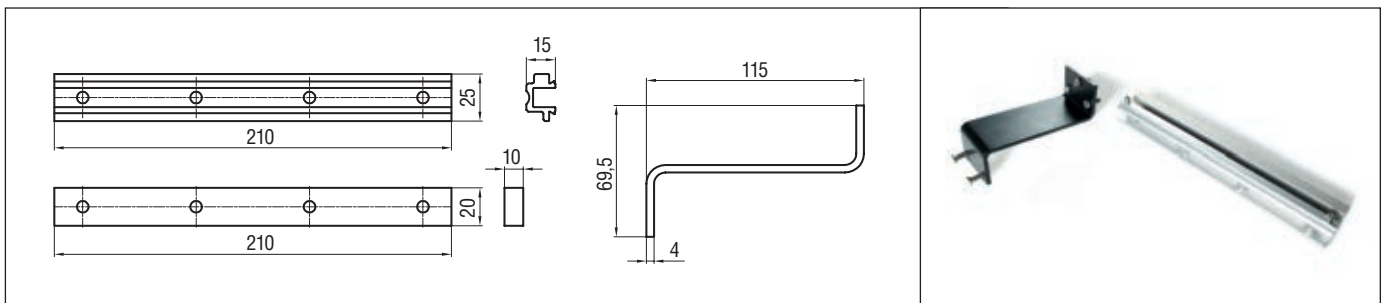

On windows with windowsill with pivoting brackets part No. 40560T

Bottom hinged windows

Side hinged windows

On the frame with bracket or bottom hinged window part No. 40472W

On the vent with the pivoting bracket part No. 40560T

On the frame with the pivoting bracket part No. 40560T and bracket part No. 40472W

The instructions for a safe installation are included in the section "SECURITY WARNINGS"

Accessories

Sliding aluminium steel bracket with shim and bottom hinged painted steel bracket part No. 40472W