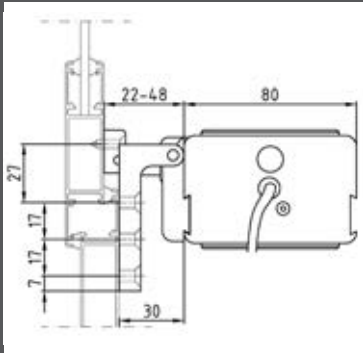

Installation examples

Top hinged windows

Side hinged windows

Roof windows

On windows with windowsill without brackets

Without windowsill with bracket part No. 40460N

On the frame with pivoting brackets part No. 40560T

On windows with windowsill with pivoting brackets part No. 40560T

Bottom hinged windows

Side hinged windows

On the frame with bracket or bottom hinged window part No. 40472W

On the vent with the pivoting bracket part No. 40560T

On the frame with the pivoting bracket part No. 40560T and bracket part No. 40472W

The instructions for a safe installation are included in the section "SECURITY WARNINGS"

Accessories

Sliding aluminium steel bracket with shim and bottom hinged painted steel bracket part No. 40472W