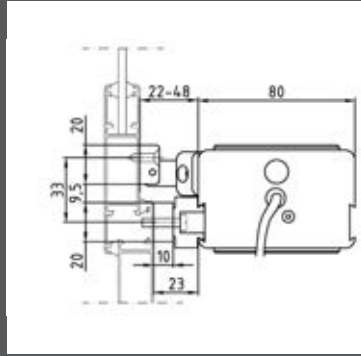

Installation examples

Top hinged windows

Side hinged windows

Roof windows

On windows with windowsill without brackets

Without windowsill with bracket part No. 40460N

On the frame with pivoting brackets part No. 40560T

On windows with windowsill with pivoting brackets part No. 40560T

Bottom hinged windows

Side hinged windows

On the frame with bracket or bottom hinged window part No. 40472W

On the vent with the pivoting bracket part No. 40560T