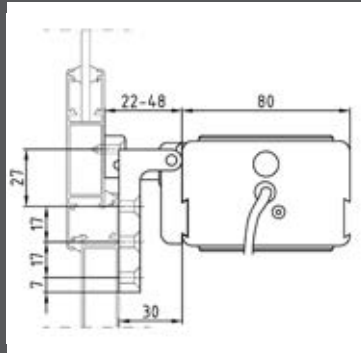

Installation examples

Top hinged windows

Side hinged windows

Roof windows

On windows with windowsill without brackets

Without windowsill with bracket part No. 40460N

On the frame with pivoting brackets part No. 40560T

On windows with windowsill with pivoting brackets part No. 40560T

Bottom hinged windows

Side hinged windows

On the frame with bracket or bottom hinged window part No. 40472W

On the vent with the pivoting bracket part No. 40560T

On the frame with the pivoting bracket part No. 40560T and bracket part No. 40472W

The instructions for a safe installation are included in the section "SECURITY WARNINGS"

Accessories

Sliding aluminium steel bracket with shim and bottom hinged painted steel bracket part No. 40472W