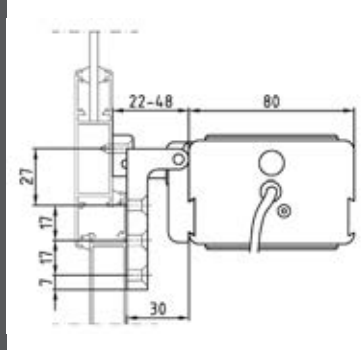

Installation examples

Top hinged windows

Side hinged windows

Roof windows

On windows with windowsill without brackets

Without windowsill with bracket part No. 40460N

On the frame with pivoting brackets part No. 40560T

On windows with windowsill with pivoting brackets part No. 40560T

Bottom hinged windows

Side hinged windows

On the frame with bracket or bottom hinged window part No. 40472W

On the vent with the pivoting bracket part No. 40560T

On the frame with the pivoting bracket part No. 40560T and bracket part No. 40472W

The instructions for a safe installation are included in the section "SECURITY WARNINGS"

Accessories

Sliding aluminium steel bracket with shim and bottom hinged painted steel bracket part No. 40472W