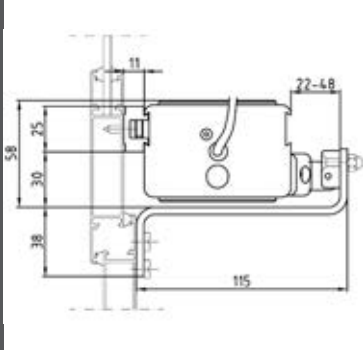

Installation examples

Top hinged windows

Side hinged windows

Roof windows

On windows with windowsill without brackets

Without windowsill with bracket part No. 40460N

On the frame with pivoting brackets part No. 40560T

On windows with windowsill with pivoting brackets part No. 40560T

Bottom hinged windows

Side hinged windows

On the frame with bracket or bottom hinged window part No. 40472W

On the vent with the pivoting bracket part No. 40560T

On the frame with the pivoting bracket part No. 40560T and bracket part No. 40472W

The instructions for a safe installation are included in the section "SECURITY WARNINGS"

Accessories

Sliding aluminium steel bracket with shim and bottom hinged painted steel bracket part No. 40472W